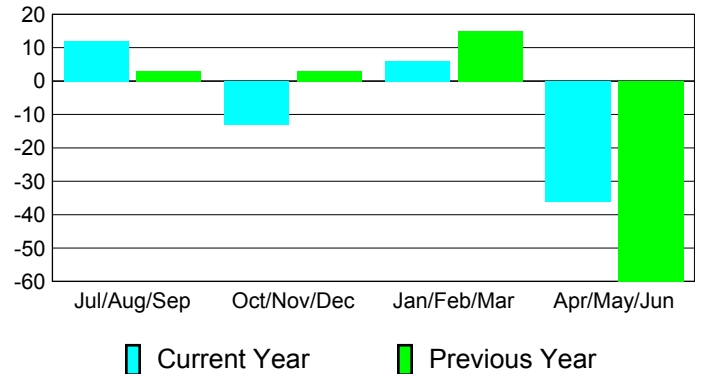

**Membership Results
2010-2011**

**Membership
2009-2010**

Month	Net Memb Goal	Actual New Memb	Actual Dropped Memb	Gain/Loss of Memb	Gain/Loss of Memb
Jul/Aug/Sep	30	43	-31	12	3
Oct/Nov/Dec	30	13	-26	-13	3
Jan/Feb/Mar	30	25	-19	6	15
Apr/May/Jun	20	48	-84	-36	-60
Totals	110	129	-160	-31	-39

Membership Results 2010-2011

Goal, New, Dropped, Gain/Loss

Comparison of Membership Gain/Loss

Current Year Compared to the Previous Year

Gender Comparison 2010-2011

Jul/Aug/Sep

Oct/Nov/Dec

Jan/Feb/Mar