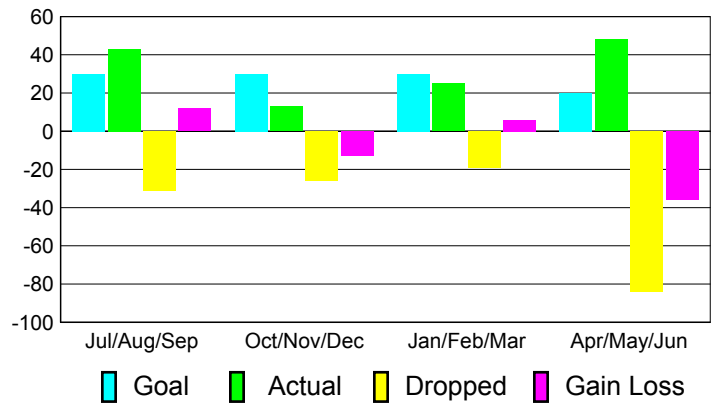

Membership Results 2010-2011

Goal, New, Dropped, Gain/Loss

Comparison of Membership Gain/Loss

Current Year Compared to the Previous Year